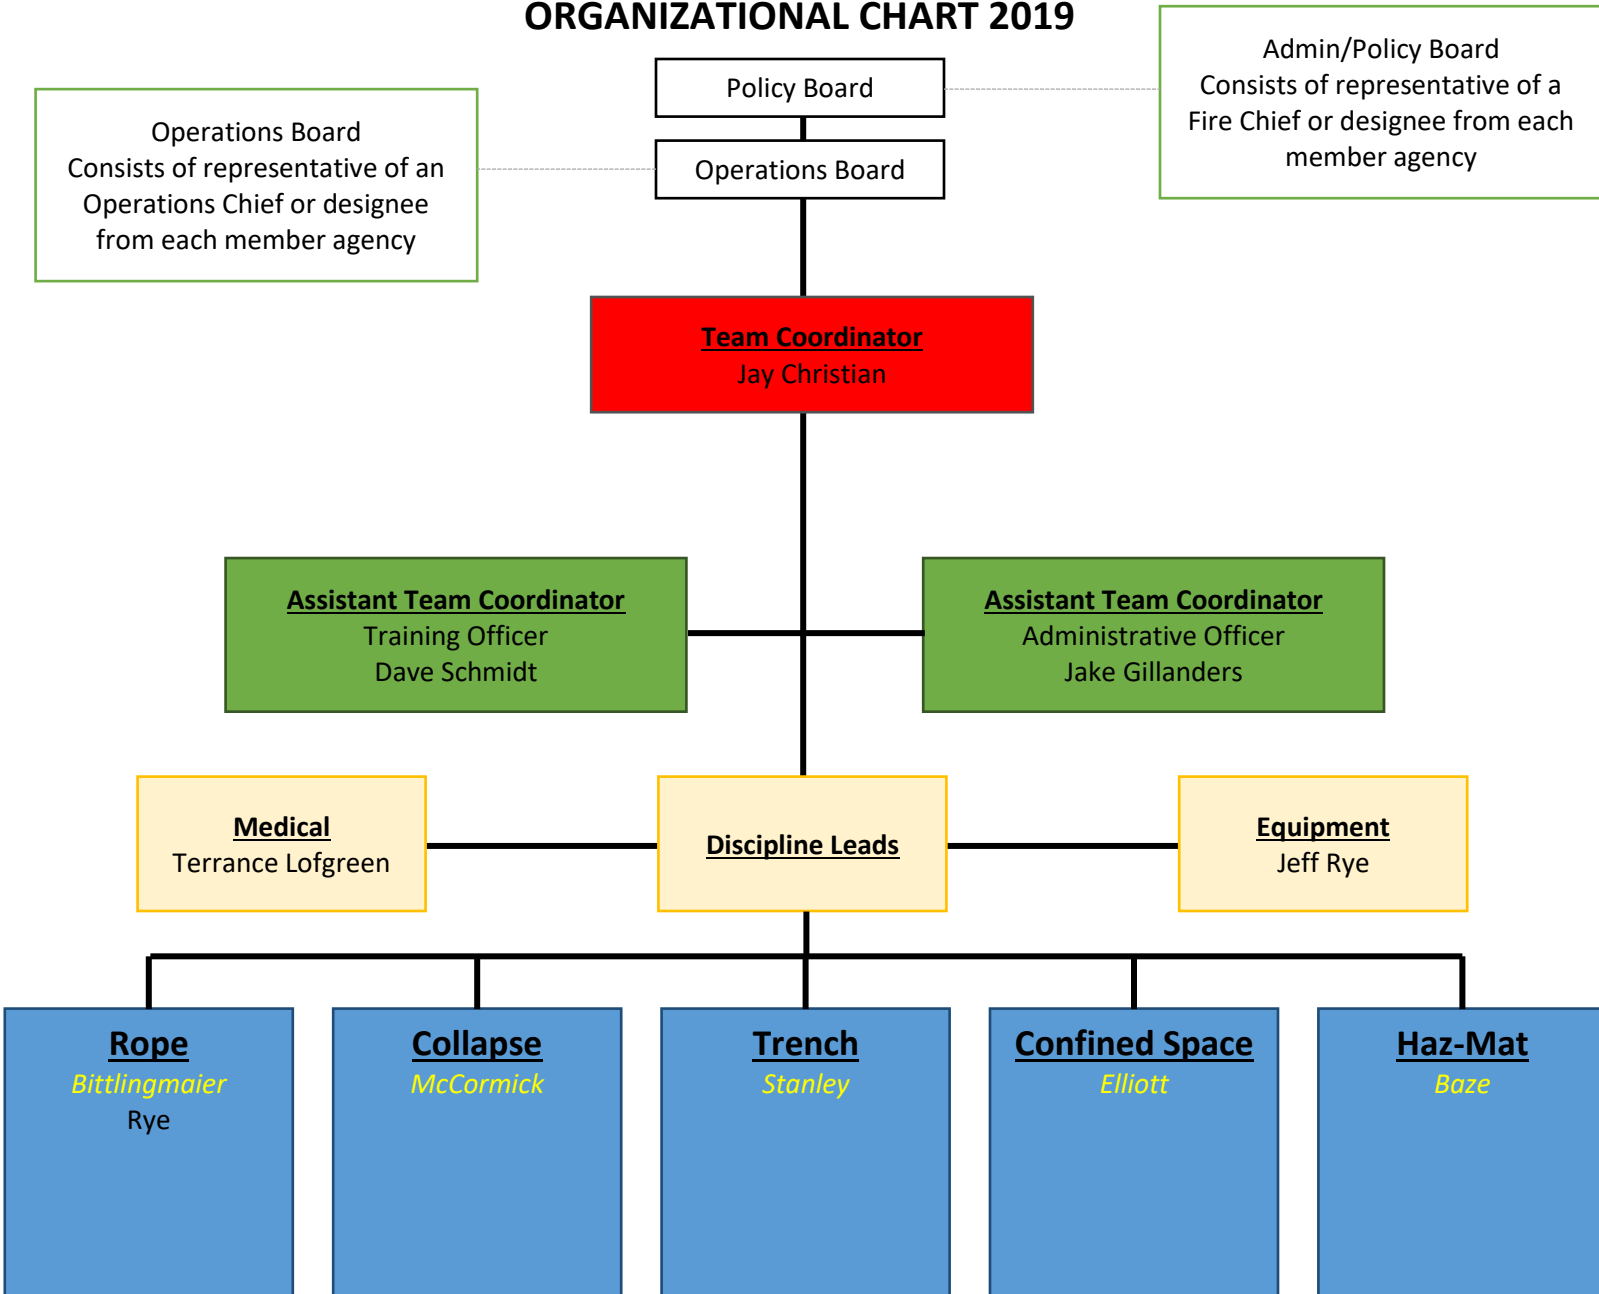

# REGION 2 TECHINCAL RESCUE TEAM – KITSAP ORGANIZATIONAL CHART 2019

Operations Board  
Consists of representative of an  
Operations Chief or designee  
from each member agency

Admin/Policy Board  
Consists of representative of a  
Fire Chief or designee from each  
member agency

Department Leads	Disciplines Not Addressed by KCTRT	Disciplines Not Clearly Addressed by KCTRT
<b>BFD</b> – Tom Stanley <b>BIFD</b> – Fletcher Gaydos <b>CKFR</b> – Dennis Elliot <b>NKFR</b> – Open <b>NRNW</b> – Jeran McCormick <b>PFD</b> – Jake Gillanders <b>SKFR</b> – Dave Schmidt	<ul style="list-style-type: none"> <li>• Tower Rescue</li> <li>• Mine / Cave Rescue</li> <li>• Animal Rescue</li> </ul>	<ul style="list-style-type: none"> <li>• Water / Ice Rescue (Rhodes/Bussard)</li> <li>• Vehicle / Machinery Rescue</li> <li>• Wilderness Rescue (EJFR/PLFR)</li> <li>• Haz-Mat &amp; Decon (NRNW)</li> </ul>